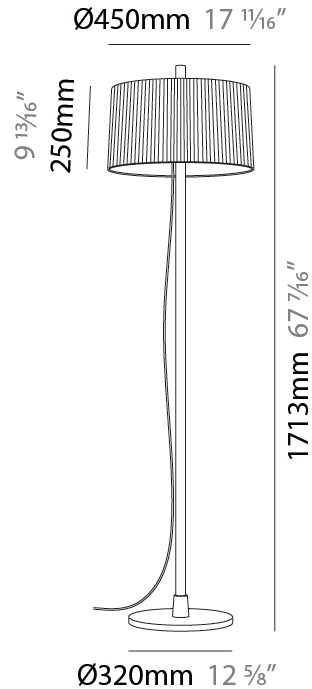

PROJECT	
TYPE	
SPECIFIER	
QUANTITY	
DATE	

LINOOD PORTABLE

D94072

base number

1. To build a product code in our configurator select the specify button on the base model # product page
2. To build a manual product code on this datasheet choose from the options listed below in blue font and add the suffix to the base model #

GENERAL

Series: Linoood
Brand: Milan
Division: Design
Mounting Type: Portable
Mounting Location: Floor
Subcategory: Floor

PHYSICAL

Shape: Abstract
Diameter (mm): 450
Diameter (in): 17 11/16
Height (mm): 1713
Height (in): 37 7/16
Light Distribution: Direct / Indirect
Weight (kg): 5.9
Weight (lbs): 12.999
Diffuser: Pleated Translucent Shade
Fixture Material: Oak Wood
Cable Details: 3000mm / 118 1/8"
Upon Request: Bolt Down

ELECTRICAL

Number of Lamps: 3
Lamp Type: LED Retrofit
Bulb Included: Bulb Not Included
Total Output Wattage (W): 36
Max. Wattage Per Lamp (W): 12
Lamp Base: E26
Input Voltage (V): 120
Upon Request: 277Vac / GU24

LED

OPTICAL

RATINGS AND CERTIFICATIONS

Certified By: CSA Certified to UL and CSA Standards
IP rating: IP20