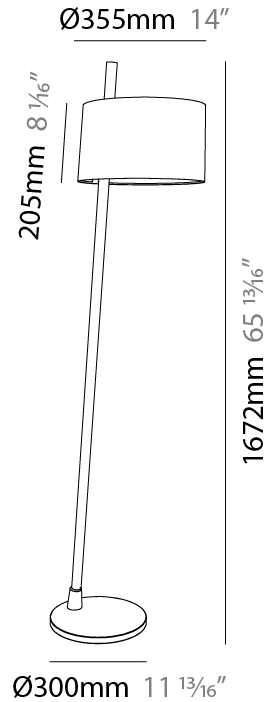

LINOOD PORTABLE

D94041

base number

1. To build a product code in our configurator select the specify button on the base model # product page
2. To build a manual product code on this datasheet choose from the options listed below in blue font and add the suffix to the base model #

GENERAL

Series: Linoood
Brand: Milan
Division: Design
Mounting Type: Portable
Mounting Location: Floor
Subcategory: Ambient

PHYSICAL

Diameter (mm): 355
Diameter (in): 14
Height (mm): 1672
Height (in): 65 ¹³/₁₆
Light Distribution: Direct / Indirect
Weight (kg): 5.9
Weight (lbs): 12.999
Diffuser: Linen Shade
Fixture Material: Oak Wood

ELECTRICAL

Number of Lamps: 1
Lamp Type: LED Retrofit
Lamp Shape: A19
Bulb Included: Bulb Not Included
Total Output Wattage (W): 12
Max. Wattage Per Lamp (W): 12
Lamp Base: E26
Input Voltage (V): 120
Upon Request: 277Vac / GU24

LED

OPTICAL

RATINGS AND CERTIFICATIONS

Certified By: CSA Certified to UL and CSA Standards
IP rating: IP20

PROJECT
TYPE
SPECIFIER
QUANTITY
DATE